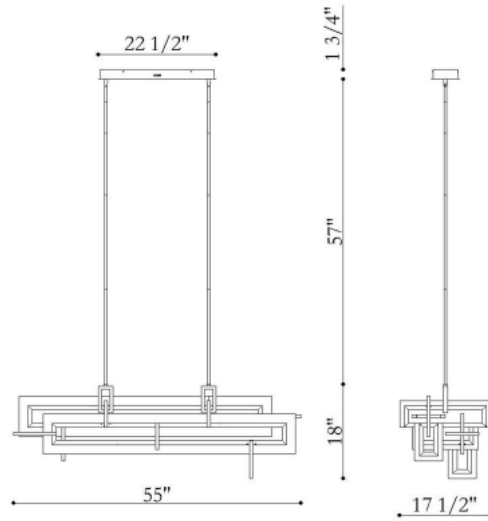

JOB NAME:

DATE:

TYPE:

COMMENTS:

LIGHT INFORMATION

Light Type	Integrated LED
CRI	90
Delivered Lumens	4315
Color Temperature	3000K
LED Lifespan (L70)	20000
Number of Lights	5
Light Direction	Ambient
Dimming Method	Triac/Elv
Current Type	DC
Input Voltage	120
Total Wattage	150

DIMENSIONS & WEIGHT

Length (In)	55
Width (In)	17.5
Height (In)	18
Min Height (In)	22.75
Max Height (In)	76.75
Weight (Lbs)	38.02

PRODUCT FINISH

Matte Gold

CERTIFICATIONS & COMPLIANCE

INSTALLATION

Mounting Type	J-Box
Rating	Dry
Hanging Support Type	Rod