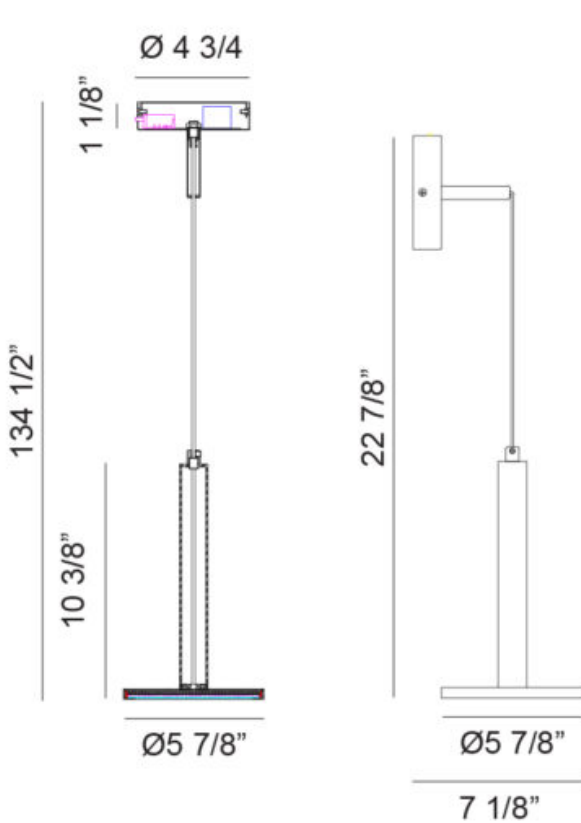

## Pendants

### Description

### Specifications

|                              |                               |
|------------------------------|-------------------------------|
| FINISH .....                 | Matte Black                   |
| CORD COLOR .....             | Clear                         |
| DIMENSION .....              | Ø5 7/8" x 10 3/8"H            |
| LAMPING .....                | 1 x 8W LED 120V               |
| INITIAL LUMEN .....          | 800                           |
| DELIVER LUMEN .....          | 560                           |
| CRI(RA) .....                | 90                            |
| LED AVERAGE RATED LIFE ..... | 50,000 hours                  |
| COLOR TEMP .....             | 3000K, 4000K or 5000K         |
| CANOPY COLOR .....           | Matte Black                   |
| CANOPY SIZE .....            | Ø4 3/4" x 1 1/8"H             |
| WIRE LENGTH .....            | 120" Max.                     |
| LOCATION .....               | Dry                           |
| WARRANTY .....               | 5 years Warranty on LED Board |
| WEIGHT(SHIPPING) .....       | 2.7 lbs                       |
| PACKAGE DIMENSION .....      | 13x9x8                        |