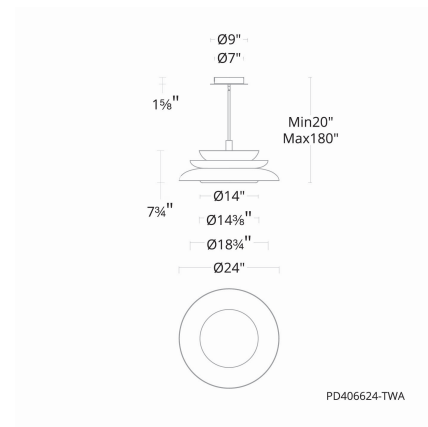

FINISHES:

LINE DRAWING