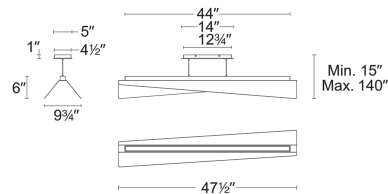

FINISHES:

Black/Aged Brass

LINE DRAWING

PD412648