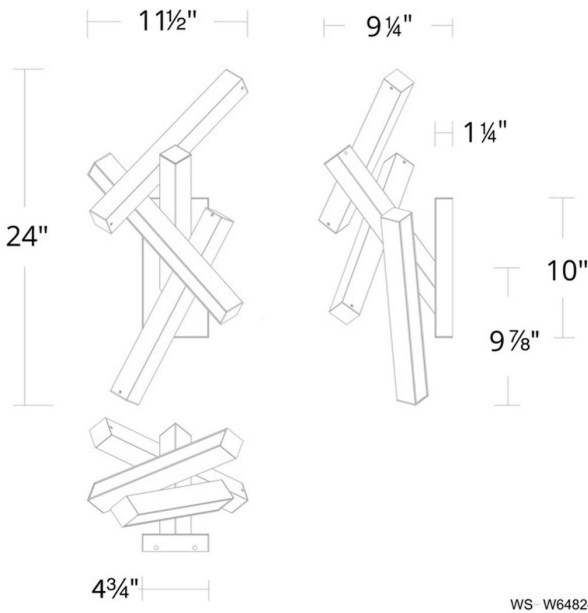

Project: _____

Location: _____

Fixture Type: _____

Catalog Number: _____

AVAILABLE FINISHES:

Chaos

WS-W64824

PRODUCT DESCRIPTION

Add this random work of art into your outdoor or indoor setting. Stack two or three fixtures together to make a singular design statement in large homes or commercial settings. Bars of light are assembled in an amazing arrangement concealing integral LEDs. An extraordinary array of entangled forms of light.

FEATURES

- Driver concealed within the canopy
- Wet location rated for outdoor use
- Fixed sculptural form

SPECIFICATIONS

Rated Life	54000 Hours
Standards	ETL, cETL, Wet Location Listed, IP65, Title 24 JA8: 2019 Compliant
Input	120-277 VAC, 50/60Hz
Dimming	ELV, 0-10V, TRIAC
Mounting	Can be mounted on wall in all orientations
Color Temp	3000K
CRI	90
Construction	Extruded aluminum body with PC diffuser

Model & Size	Color Temp	Finish	LED Watts	LED Lumens	Delivered Lumens
WS-W64824 24"	3000K	BK Black	22.7W	1228	768

Example: **WS-W64824-BK**

For custom requests please contact customs@modernforms.com