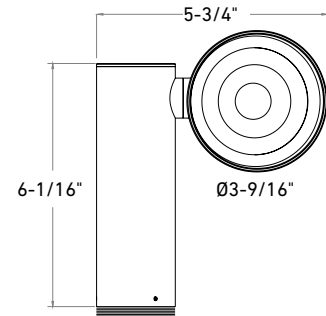

DCP-SPT6

Specifications

Full color spectrum
2200K - 4000K in pure whites
120° frosted lens included
40° beam angle
Up to three Orbit fixtures can be combined
Dimmable through the DALI Connect app and the Click remote (DCP-RMCT)
5-year warranty

Note

Add the DALI Connect Pro Core transformer for even greater flexibility: voice control, remote access, expanded mesh network.

Finish

● **BK** Black

Smart transformers

DCP-MTR60
60W, 120 VAC 50/60Hz input, 24 VDC output
low-voltage smart magnetic transformer

DCP-MTR300
300W, 120 VAC 50/60Hz input, 24 VDC output
low-voltage smart magnetic transformer

Download the DALI Connect app

Create groups
Set schedules
Remote access*
Compatible with Google Assistant and Amazon Alexa*

* Core needed

Accessories

DCP-RMCT
Smart remote

DCP-PTR36
Plug-in driver

DCP-ACC-MS12
12" metal ground stake

DCP-ACC-MS06
6" metal ground stake

DCP-ACC-MB
Mounting bracket

DCP-SPTTEXT14
14" extension tube

LCBL-50-16, LCBL-100-16
50 or 100 feet of 16-gauge
low-voltage wiring

LCBL-50-14, LCBL-100-14
50 or 100 feet of 14-gauge
low-voltage wiring

LCBL-100-12, LCBL-200-12
100 or 200 feet of 12-gauge
low-voltage wiring