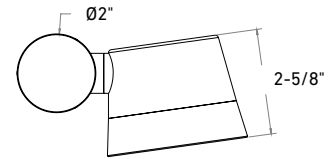

DCP-SPT6

Specifications

Full color spectrum
2200K - 4000K in pure whites
120° frosted lens included
40° beam angle
Up to three Orbit fixtures can be combined
Dimmable through the DALI Connect app and the Click remote (DCP-RMCT)
5-year warranty

Note

Add the DALI Connect Pro Core transformer for even greater flexibility: voice control, remote access, expanded mesh network.

Finish

● **BK** Black

Smart transformers

DCP-MTR60
60W, 120 VAC 50/60Hz input, 24 VDC output
low-voltage smart magnetic transformer

DCP-MTR300
300W, 120 VAC 50/60Hz input, 24 VDC output
low-voltage smart magnetic transformer

Download the DALI Connect app

Create groups
Set schedules
Remote access*
Compatible with Google Assistant and Amazon Alexa*

* Core needed

Accessories

DCP-RMCT
Smart remote

DCP-PTR36
Plug-in driver

DCP-ACC-MS12
12" metal ground stake

DCP-ACC-MS06
6" metal ground stake

DCP-ACC-MB
Mounting bracket

DCP-SPTTEXT14
14" extension tube

LCBL-50-16, LCBL-100-16
50 or 100 feet of 16-gauge
low-voltage wiring

LCBL-50-14, LCBL-100-14
50 or 100 feet of 14-gauge
low-voltage wiring

LCBL-100-12, LCBL-200-12
100 or 200 feet of 12-gauge
low-voltage wiring